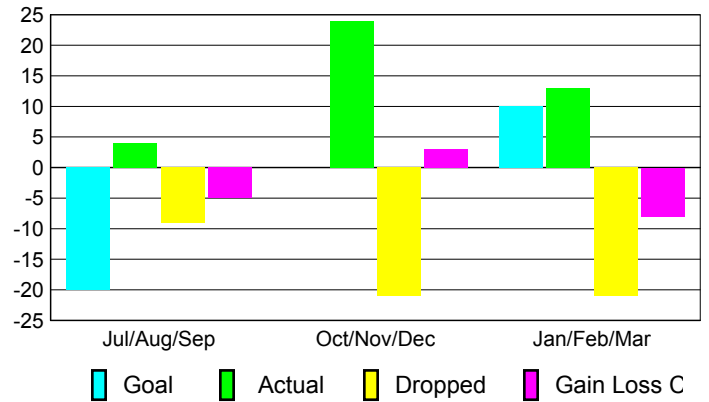

Membership Results 2008-2009

Goal, New, Dropped, Gain/Loss