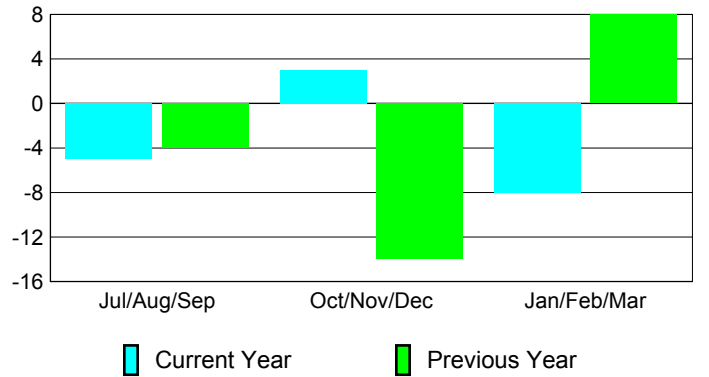

Membership Results 2008-2009

Membership 2007-2008

Month	Net Memb Goal	Actual New Memb	Actual Dropped Memb	Gain/Loss of Memb	Gain/Loss of Memb
Jul/Aug/Sep	-20	4	-9	-5	-4
Oct/Nov/Dec	0	24	-21	3	-14
Jan/Feb/Mar	10	13	-21	-8	8
Totals	-10	41	-51	-10	-10

Membership Results 2008-2009

Goal, New, Dropped, Gain/Loss

Comparison of Membership Gain/Loss

Current Year Compared to the Previous Year

Gender Comparison 2008-2009